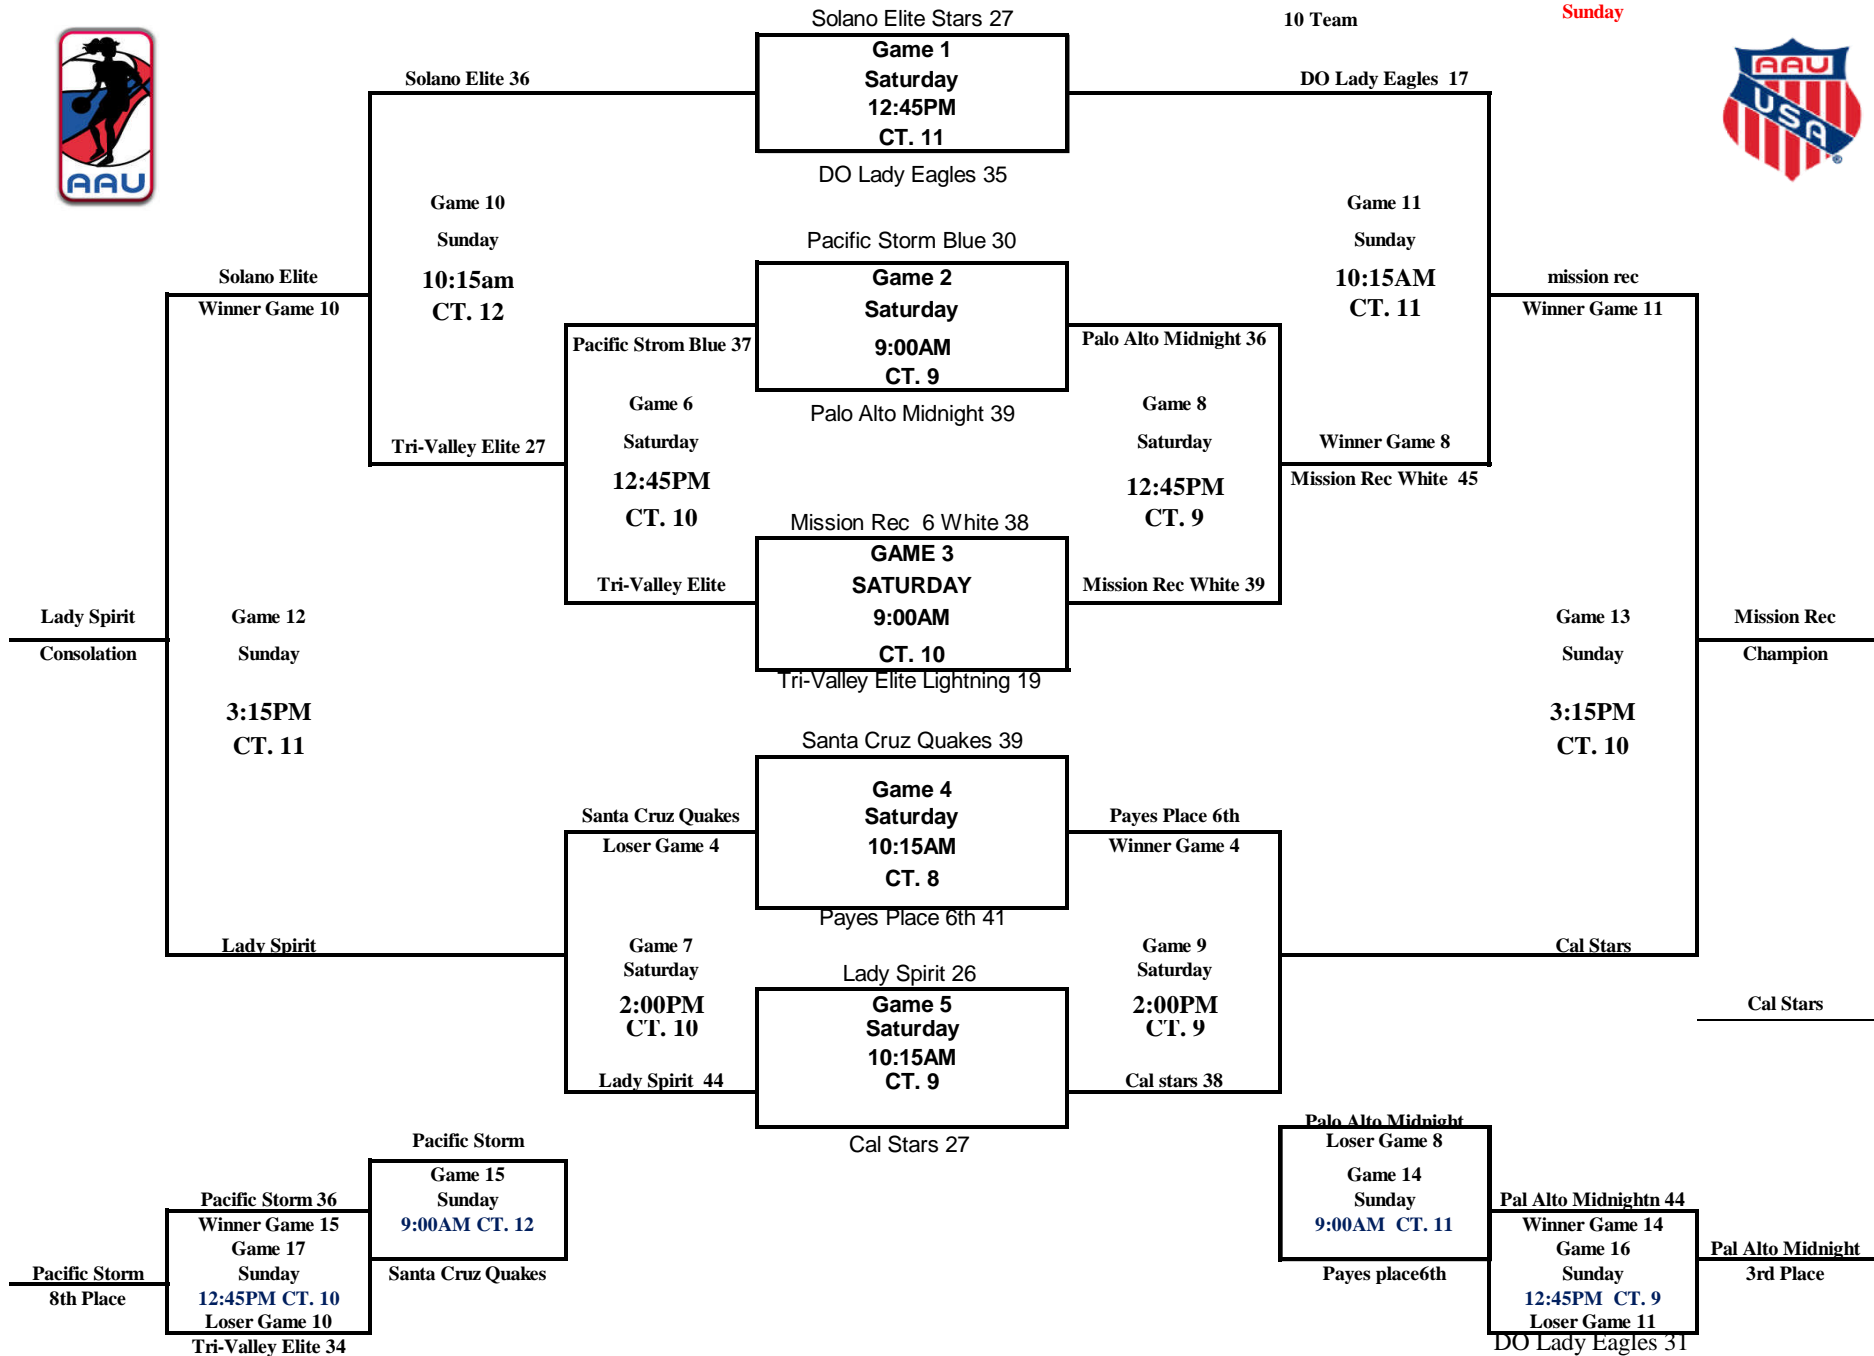

2009 Girls District Championships

May 2- 3, 2009

5th Blue Level 2

Sunday

5th B2	Pool A	1	2	3	4	5
1	Off The Glass		-13	-13		-5
2	Payes Place 5th	13		-11		-13
3	Strictly Hoops Cerruti	13	11			13
4	PSA Vikings					
5	Santa Cruz Quakes	5	13	-13		

	W	L	PTS	POS	DAY	TIME	GYM	DAY	TIME	GYM
1		3			SAT	10:15AM	10	SAT	10:15AM	11
2	1	2		3rd	1	vs	2	3	vs	4
3	3			1st	13	—	39		—	
4					DAY	TIME	GYM	DAY	TIME	GYM
5	2	1		2nd	SAT	12:45PM	12	SAT	12:45PM	13
					5	vs	1	2	vs	3
					36	—	31	33	—	44

DAY	TIME	GYM	DAY	TIME	GYM	DAY	TIME	GYM
SAT	3:15PM	12	SUN	11:30AM	12	SUN	11:30AM	13
4	vs	5	1	vs	3	2	vs	5
	—		16	—	48		—	
DAY	TIME	GYM	DAY	TIME	GYM	DAY	TIME	GYM
SUN	2:00PM	10	SUN	2:00PM	11	SUN	4:30PM	13
1	vs	4	5	vs	3	2	vs	5
	—		31	—	48	0	—	13

2009 Pacific District Girls Championships " Dream Big"

All games played at the Reno Convention Center

Girls 6th Blue Level 1

10 Team

Sunday