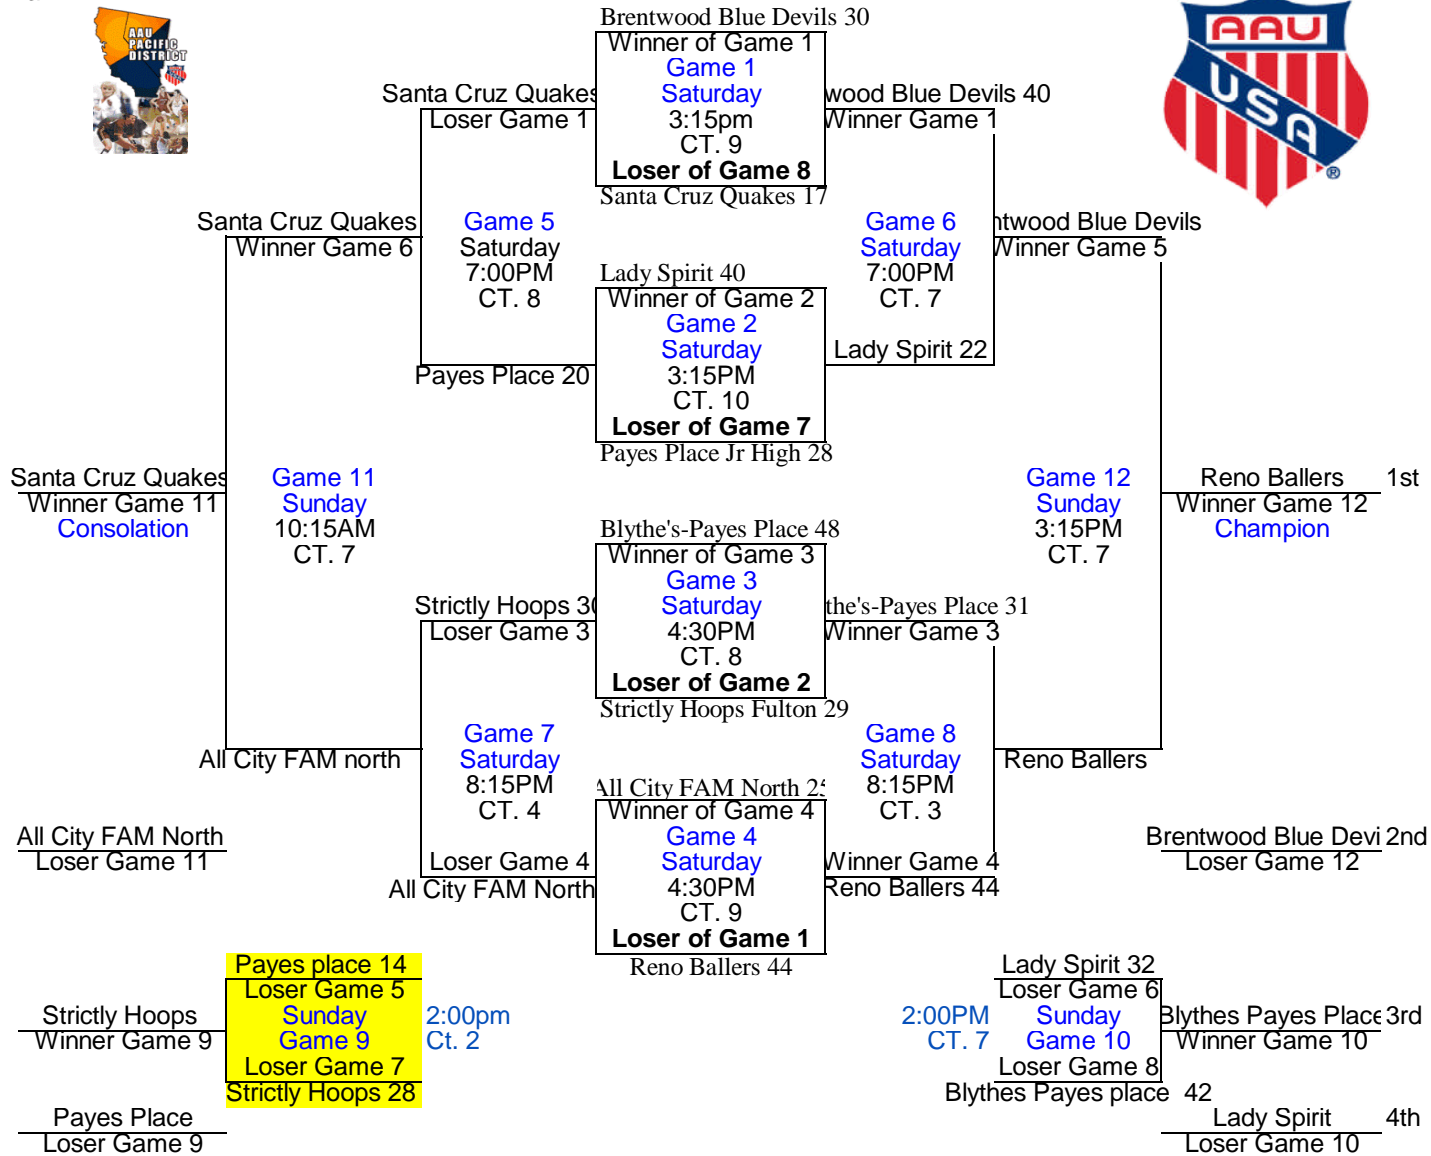

Pacific AAU Girls District Championships

May 2-3, 2009

San Mateo, California

Top Team is Home and Wears Light

Girls 8th Blue Level 2

Sunday

2009 Girls District Championships

May 2- 3, 2009

Girls 8th White

Sunday

12UG	Pool A	1	2	3	4	5
1	Payes Place Upper Jr. High		-7	-2	-13	-13
2	SV Stars	7		13	-8	1
3	Reno Ballers B	2	-13		-13	-13
4	One Nation	13	8	13		13
5	Lady Eagles	13	-1	13	-13	

	W	L	PTS	POS	DAY	TIME	GYM	DAY	TIME	GYM
1	0	4	-35		SAT	12:45PM	3	SAT	12:45PM	4
2	3	1	13	2nd	1	vs	2	3	vs	4
3	1	3	-37		33	—	40	29	—	50
4	4	0	47	1st	DAY	TIME	GYM	DAY	TIME	GYM
5	2	2	-1	3rd	SAT	5:45PM	8	SAT	5:45PM	9
					5	vs	1	2	vs	3
					33	—	7	27	—	12
					DAY	TIME	GYM	DAY	TIME	GYM
					SAT	8:15PM	9	SUN	9:00AM	8
					4	vs	5	1	vs	3
					43	—	30	27	—	29
					DAY	TIME	GYM	DAY	TIME	GYM
					SUN	11:30AM	7	SUN	3:15PM	6
					1	vs	4	5	vs	3
					24	—	43	51	—	15
								SUN	4:30PM	9
								2	vs	4
								44	—	52