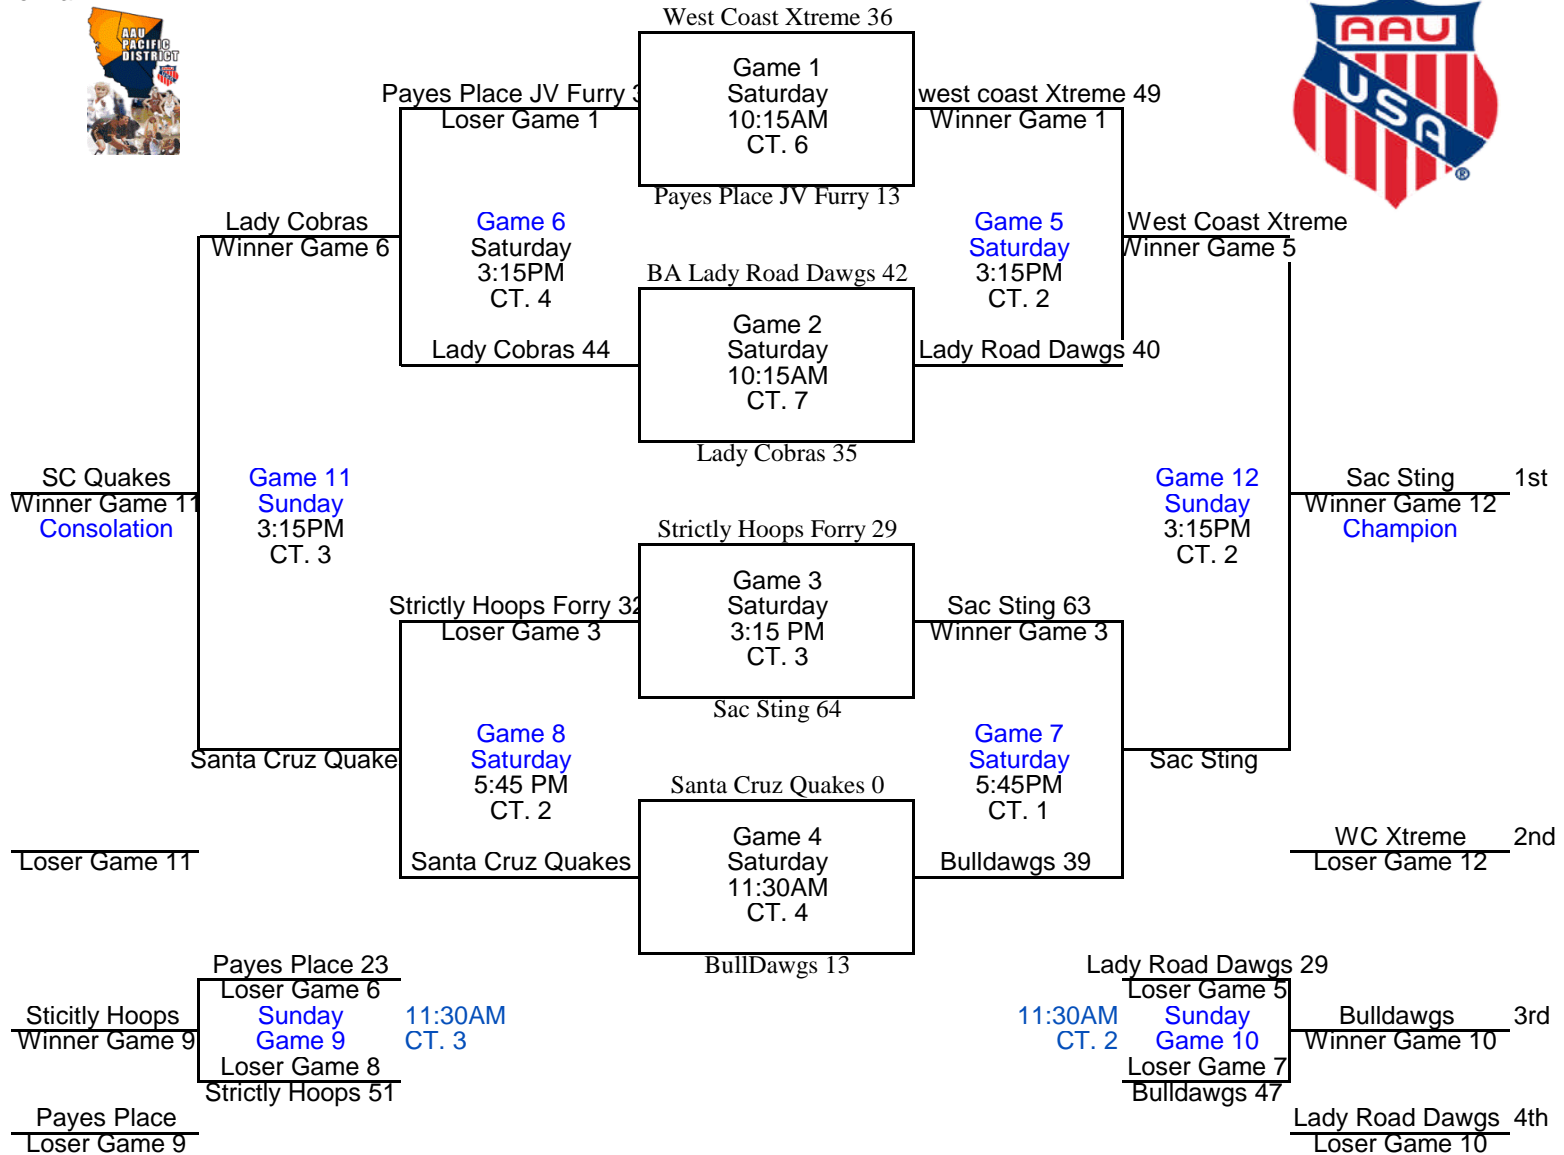

Pacific AAU Girls District Championships
May 2-3, 2009
San Mateo, California

Sunday

Girls JV Blue Level 1

JV B1	Pool A	1	2	3	4	5	W	L	PTS	POS
1	One Nation		-11	6			1	1	-5	
2	Modesto Magic	11		13			2		24	
3	Pacific Storm Gold	-6	-13					2	-19	

DAY	TIME	GYM	DAY	TIME	GYM	DAY	TIME	GYM
SAT	10:15AM	1	SAT	2:00PM	1	SAT	5:45PM	3
1	vs	2	2	vs	3	3	vs	1
30	—	41	38	—	17	41	—	36

JV B1	Pool B	1	2	3	4	5	W	L	PTS	POS
1	Tri Valley Elite Thunder		13	-5			1	1		
2	San Jose Road Dawgs	-13						1		
3	Jam On It	5					1			

DAY	TIME	GYM	DAY	TIME	GYM	DAY	TIME	GYM
SAT	10:15AM	2	SAT	2:00PM	2	SAT	5:45PM	4
1	vs	2	1	vs	2	3	vs	1
	—		13	—	0	43	—	38

Sunday Games

Time	Teams	Score	Score	Court
11:30AM	Pacific Storm Gold 32	vs.	Tri Valley Ellite 43	1
2:00PM	one nation 27	vs.	Tri Valley Ellite 40	1 3rd
2nd 3:15PM	modesto magic 48	vs.	Jam On It 56	1 1st

Pacific AAU Girls District Championships

May 2-3, 2009

San Mateo, California

Top Team is Home and Wears Light

Girls JV Blue Level 2

Sunday