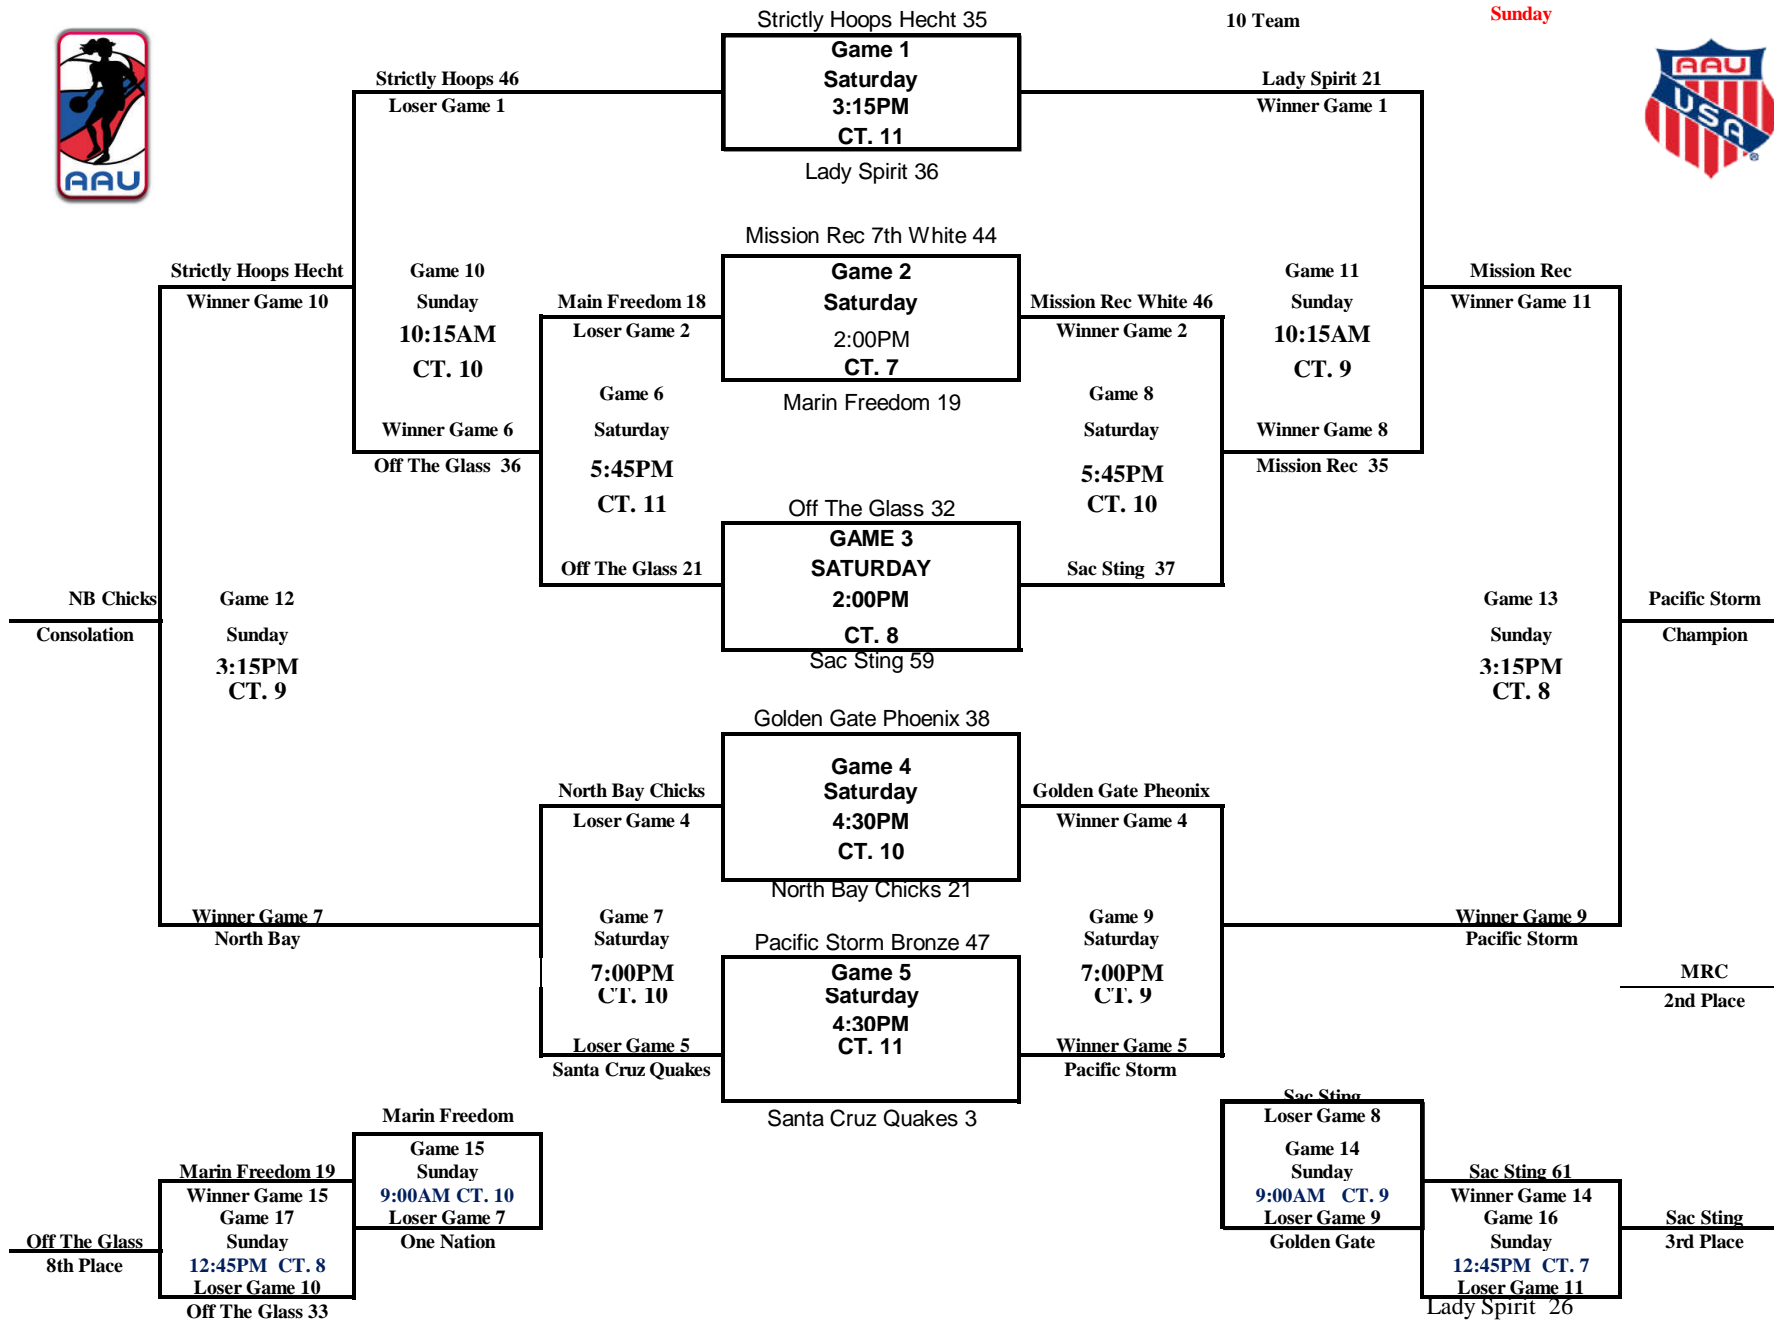

2009 Pacific District Girls Championships " Dream Big"

All games played at the Reno Convention Center

Girls 7th Blue Level 2

10 Team

Sunday

May 2- 3 Girls District Championships - San Mateo, California

Sunday

Girls 8th Blue Level 1

8th L1	Pool A	1	2	3	4	5	W	L	PTS	POS
1	Off The Glass		-7	-13			1	2		3rd
2	All-City F.A.M. South	7		-13	13		2	1		2nd
3	SF Flying Eagles	13	13		13		3			1st
4	East Bay Panthers		-13	-13				3		4th

DAY	TIME	GYM	DAY	TIME	GYM	DAY	TIME	GYM
SAT	4:30PM	6	SAT	4:30PM	7	SAT	7:00PM	5
1	vs	2	3	vs	4	1	vs	3
34		41	50		13	24		40

DAY	TIME	GYM	DAY	TIME	GYM	DAY	TIME	GYM
SAT	7:00PM	6	SUN	12:45PM	5	SUN	3:15PM	5
2	vs	4	2	vs	3	4	vs	1
42	—	20	33	—	46	19	—	31