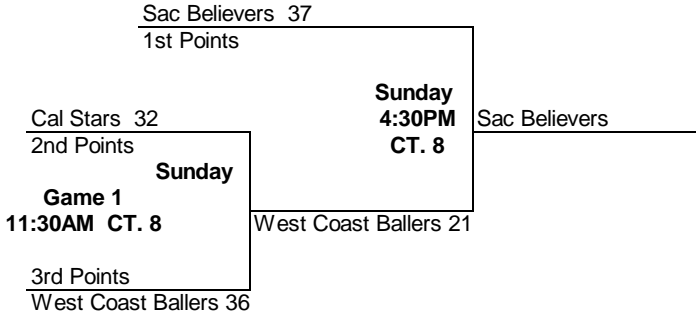

Girls 7th Blue Level 1

**1st Place team from each pool will advance to the single Elimination Bracket
Seeding based on the point differential in pool play- 13 Points Max per game**

**Guarantee Games
Sunday Games**

Times	Teams	Court
11:30AM	SV Stars 42 VS. Klub Jdub 23	9
2:00PM	GYM Rats 39 VS. Strictly Hoops Fulton 25	8
2:00PM	Santa Cruz Quakes 37 VS. Pal Alto Midnight 27	9