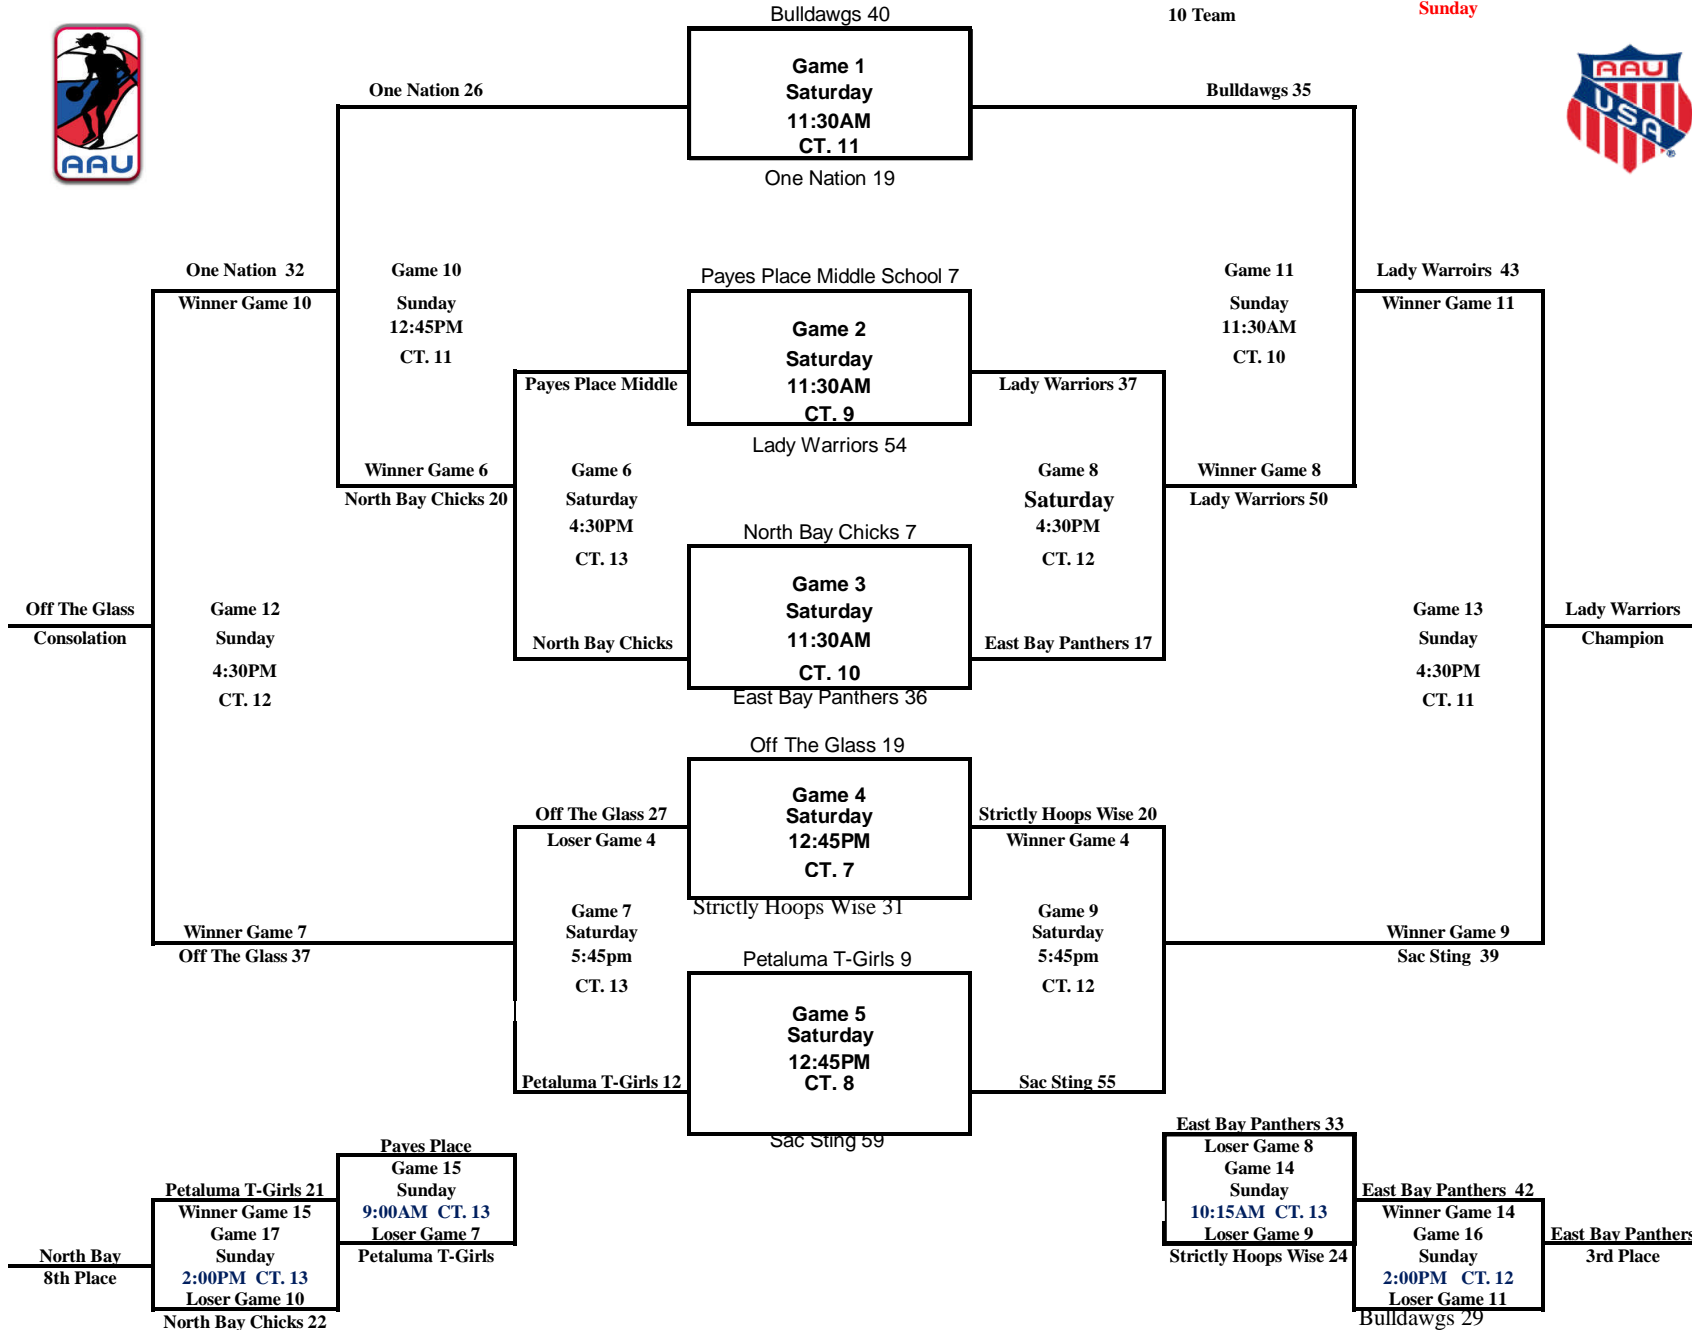

2009 Pacific District Girls Championships " Dream Big"

All games played at the Reno Convention Center

Girls 6th Blue Level 2

10 Team

Sunday

Pacific AAU Girls District Championships

May 2-3, 2009

San Mateo, California

Girls 7th Grade Blue Level 1

Sunday

7th BL1	Pool A	1	2	3	4	5	W	L	PTS	POS
1	Strictly Hoops Fulton		-13	-13				2	-26	3
2	Cal Stars	13		12			2		25	1
3	Santa Cruz Quakes	13	-12				1	1	1	2

DAY	TIME	GYM	DAY	TIME	GYM	DAY	TIME	GYM
SAT	9:00AM	6	SAT	11:30AM	6	SAT	3:15PM	6
1	vs	2	2	vs	3	3	vs	1
24	—	45	48	—	36	47	—	24

7th BL1	Pool B	1	2	3	4	5	W	L	PTS	POS
1	SV Stars		-13	-13				2	-26	3
2	Palo Alto Midnight	13		-6			1	1	7	2
3	West Coast Ballers	13	6				2		19	1

DAY	TIME	GYM	DAY	TIME	GYM	DAY	TIME	GYM
SAT	9:00AM	7	SAT	11:30AM	7	SAT	3:15PM	7
1	vs	2	2	vs	3	3	vs	1
25	—	49	37	—	43	57	—	21

7th BL1	Pool C	1	2	3	4	5	W	L	PTS	POS
1	Klub Jdub		-13	-13				2	-26	3
2	Gym Rats	13		-13			1	1	0	2
3	Sac Believers	13	13				1	1	26	1

DAY	TIME	GYM	DAY	TIME	GYM	DAY	TIME	GYM
SAT	9:00AM	8	SAT	11:30AM	8	SAT	3:15PM	8
1	vs	2	2	vs	3	3	vs	1
20	—	40	23	—	57	40	—	10