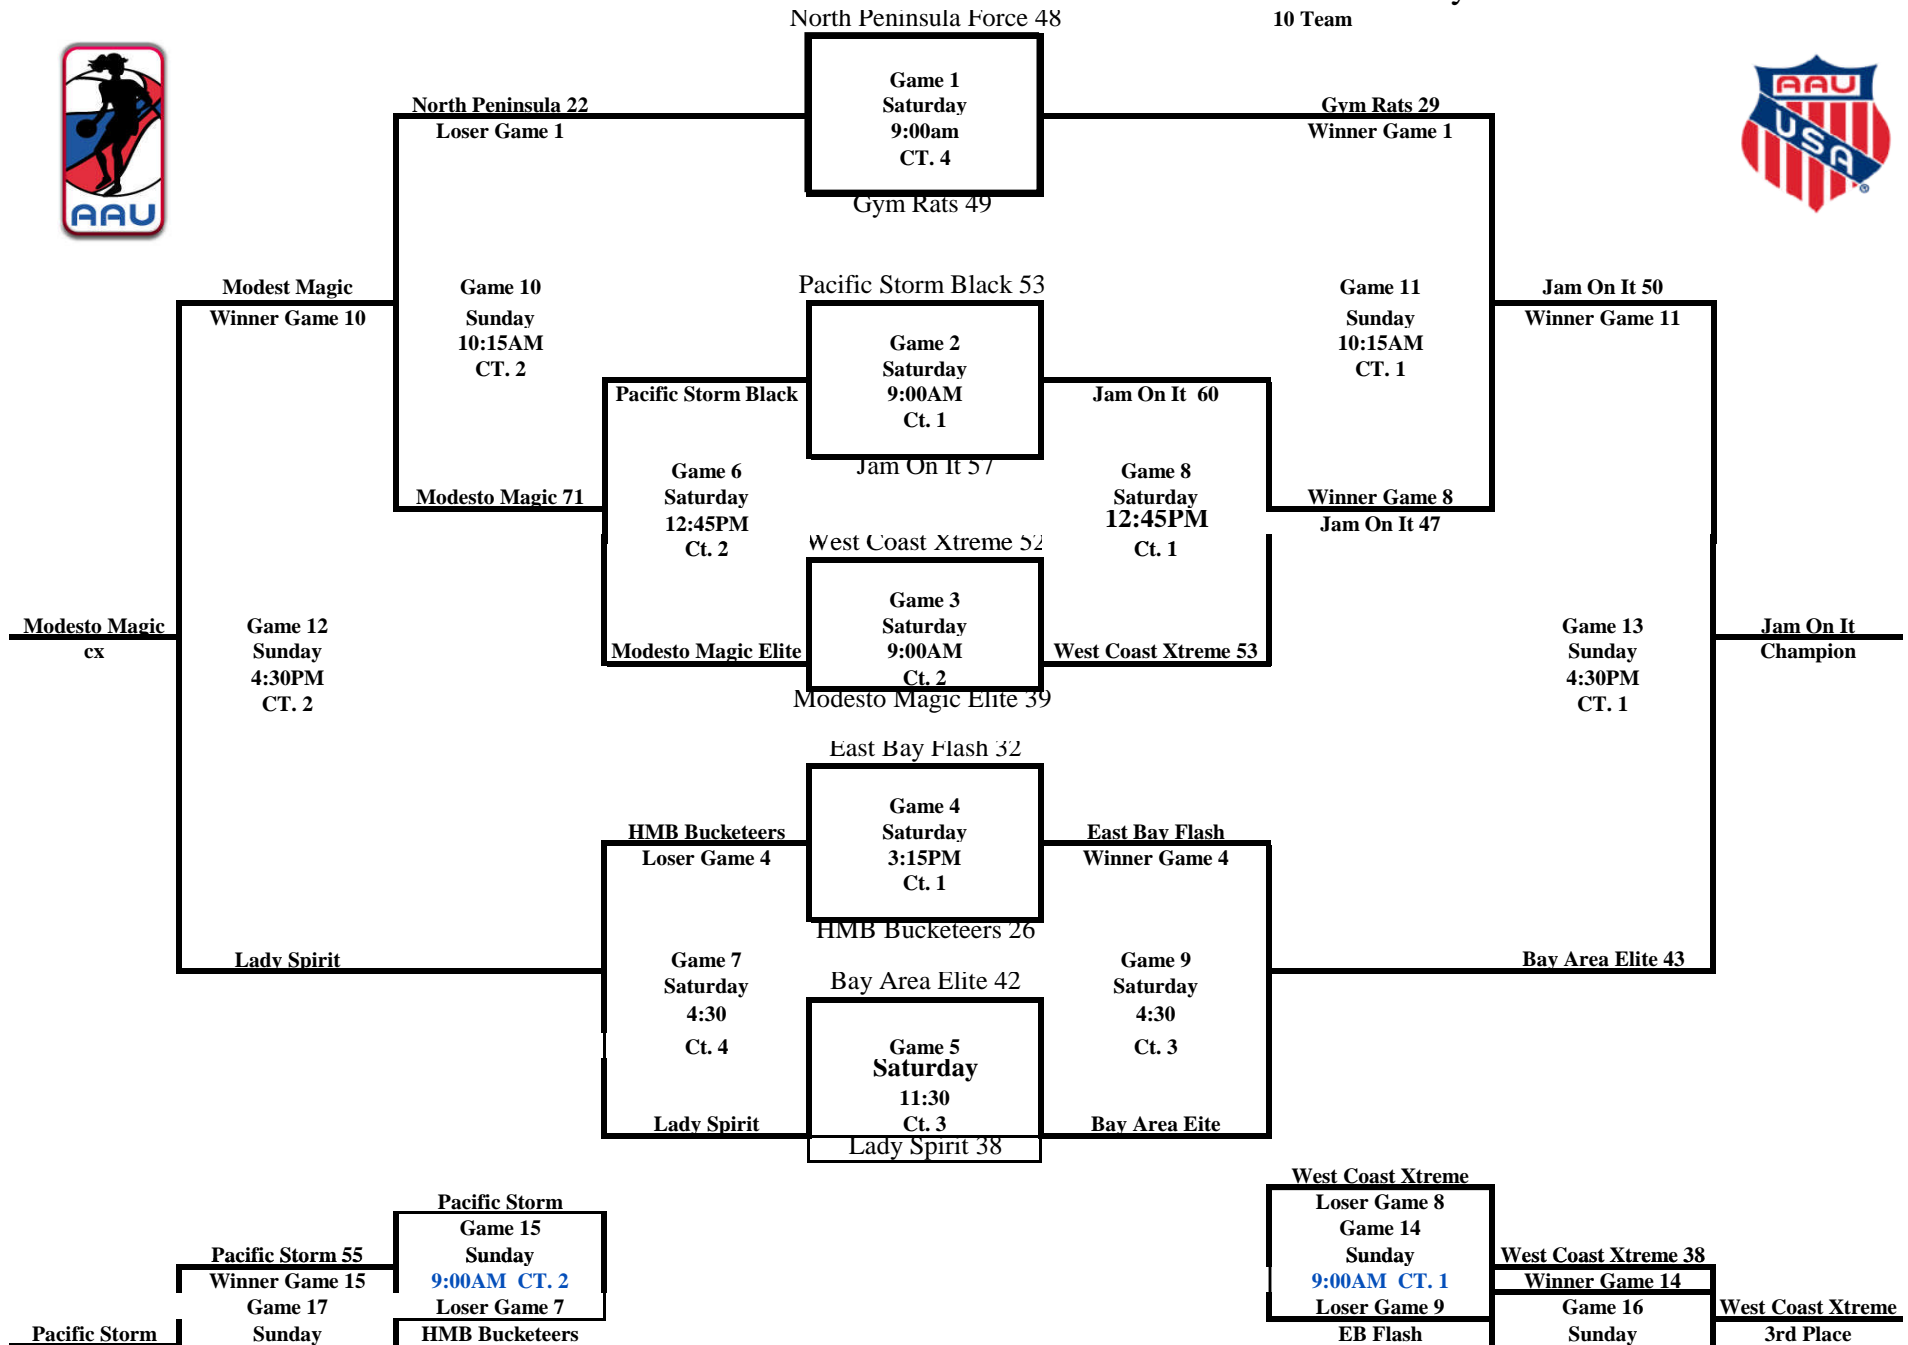

2009 Pacific District Girls Championships " Dream Big"

Sunday

Girls Varsity Level I

10 Team