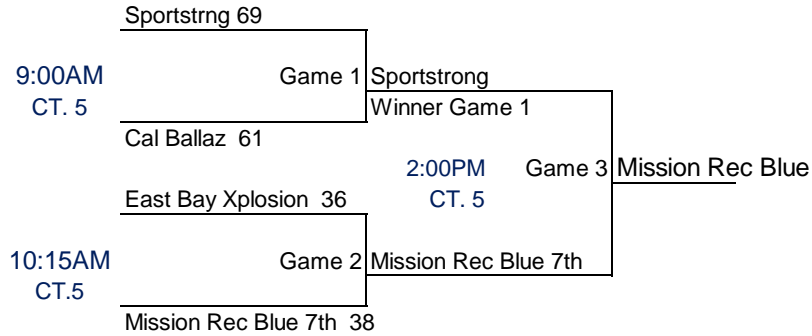

May 2- 3 Girls District Championships - San Mateo, California

Sunday

12U Gold

12U G	Pool A	1	2	3	4	5	W	L	PTS	POS
1	Sportstrong Cougars		12	13	11		4		44	2nd
2	Mission Rec Blue 7th	-12		13	13		2	1	14	1st
3	Cal Ballaz	-13	-13		-10			4	-44	
4	East Bay Xplosion 7th	-11	-13	10			1	2	-14	3rd

DAY	TIME	GYM	DAY	TIME	GYM	DAY	TIME	GYM
SAT	10:15am	5	SAT	12:45pm	5	SAT	3:15pm	5
1	vs	2	3	vs	4	1	vs	3
52	—	44	45	—	55	68	—	48

DAY	TIME	GYM	DAY	TIME	GYM	DAY	TIME	GYM
SAT	5:45 AM	5	SAT	8:15PM	7	SAT	8:15PM	8
2	vs	4	2	vs	3	4	vs	1
48	—	31	52	—	29	45	—	56

SUNDAY